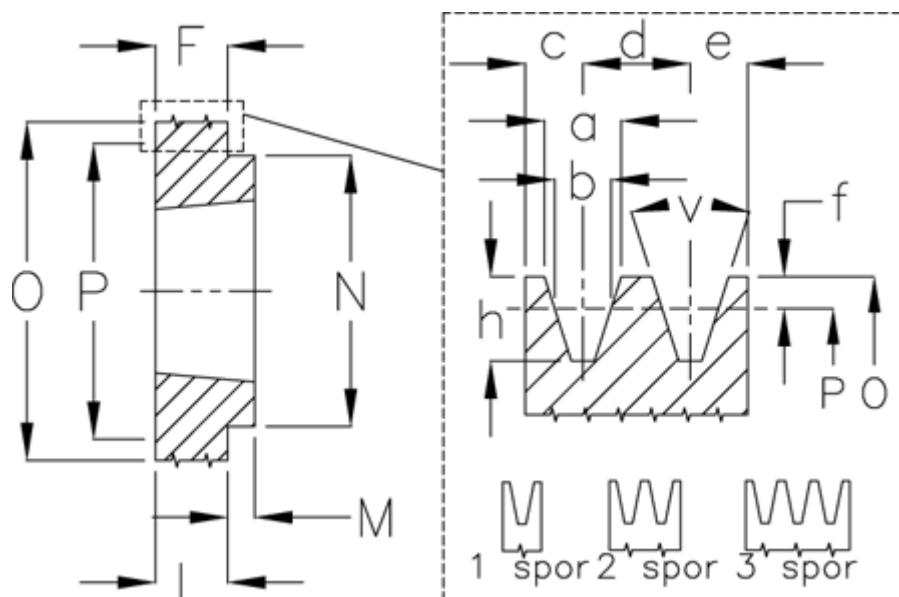

Article number: 604110012501

Description: V-belt pulley SPA 125/1 TL1610

Measures

a	= 12.7	For bush	= 1610	P	= 125
b	= 11.0	h	= 13.8	Type	= SPA
Bush ζ max	= 42	J	= -	v	= 38 grader
c	= 10.0	L	= 25		
d	= 15.0	m	= 5		
e	= 10.0	N	= 92		
f	= 2.8	Number of ribs	= 1		
F	= 20	O	= 130.5		